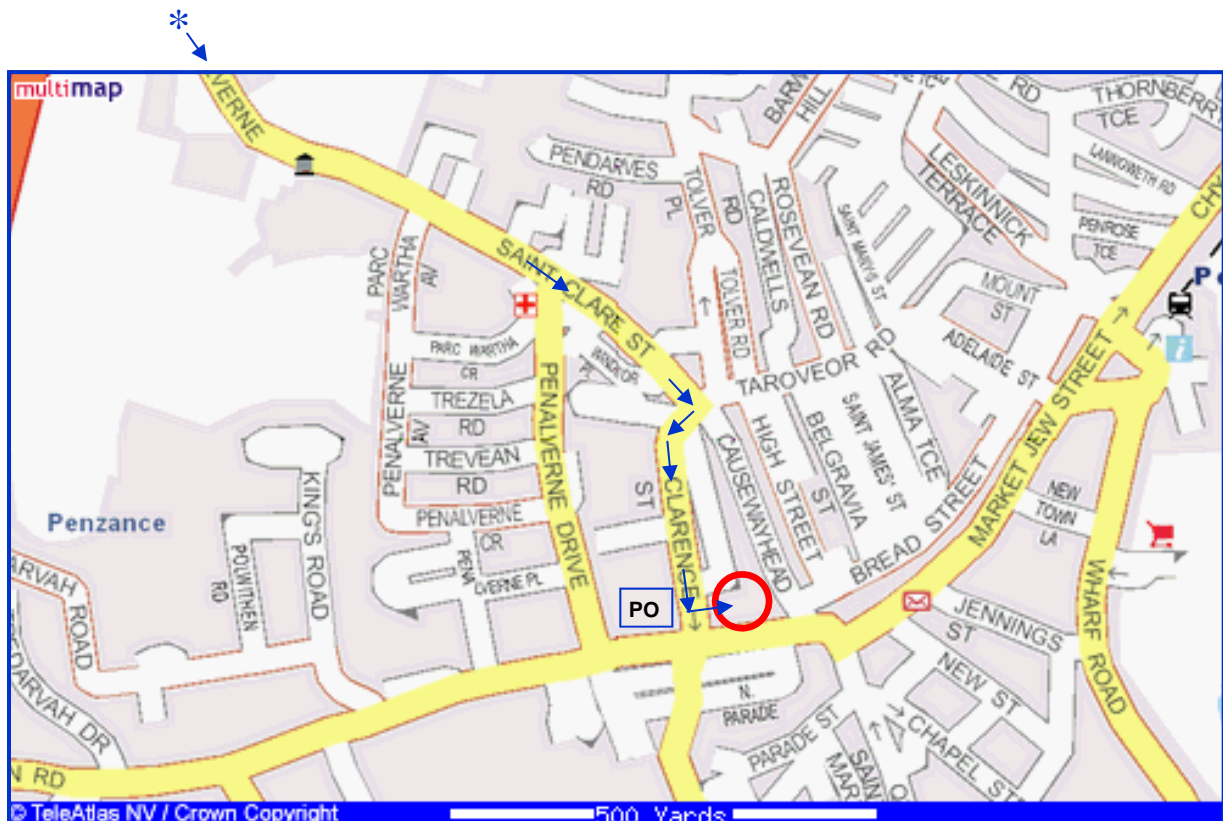

How to find us

From the A30 travelling West:

Take the Penzance bypass (A30) at the Tesco Roundabout after the heliport
Go straight over the next roundabout
At the next roundabout, turn left, signposted to the hospital

From the A30 travelling East:

Go straight over Mount Misery roundabout
At the next roundabout, turn right, signposted to the hospital

Then, you are here *

Go past the Fire Station on the right, and then Penwith College on the left
Go straight over the mini roundabout
After 150 yards, the road bends round to the right and then left and becomes Clarence Street
Towards the bottom of Clarence Street, on the right you will see the large white Post Office
sorting office Opposite this is an entrance left into Clarence Street Car Park; park anywhere

The car park is on three levels. On the middle level you will see a building with the sign
'Camelot Court' over the doors. Through the doors are some stairs; go up the stairs and go
through the door on your right. Suite 5 is right in front of you, with 'Jacksons' on the door.